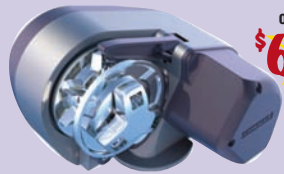

ANCHORING AND DOCKING

LEWMAR® ANCHOR WINDLASSES

our price
$659⁹⁹

Pro-Sport Windlass

Features

- Dual direction powered operation
- Manual freefall
- Maximum pulling power: 500 lbs
- Typical working load 110 lbs
- Convenient above-deck installation
- For boats from 20-30ft
- 3-year warranty

Includes: mounting hardware, toggle switch and circuit breaker

No. SMP 6656811197

Pro-Series 700H/1000H Stainless Steel Windlass

The Pro-Series windlass from Lewmar is simply the professionals' choice. Lewmar windlasses are chosen by more boat builders than any other manufacturer. The Pro-Series extends Lewmar's commitment to provide quality products for boats from 20-45'.

- Built in Manual Recovery
- Durable 100% 316 Stainless Steel housing
- Efficient & Reliable with fast line speeds
- Design optimized for easy all-in-one installation with tool included.

No jigsaw required. Supplied with unique fast mounting studs.

700H for Boats up to 35'

- Rope size: 1/2", chain size: 1/4"
- Motor power/draw: 500W/35A
- Maximum pull: 700 lbs.
- Typical working load: 175

No. SMP 66560111073

1000H for Boats up to 45'

- Rope size: 5/8"-3/4", chain size: 5/8"
- Motor power/draw: 700W/50A
- Maximum pull: 1000 lbs.
- Typical working load: 250

No. SMP 66570111081