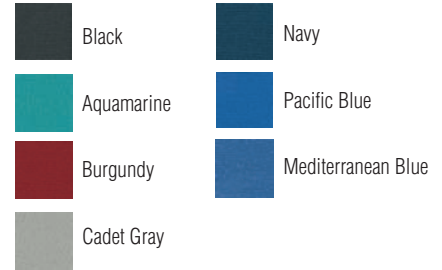

HOW TO SELECT A BIMINI TOP FOR YOUR BOAT

To select a bimini top for your boat you will need to know the length, height and width of top your boat requires.

- First determine what portion of your boat you want the top to cover. The tops come in 5', 5'6", 6', 8' and 9' lengths.
- Next, determine where you want the top mounted. Measure the width between these two points to determine the width of your top. All mounting hardware is included with our tops including universal deck hinges with 90 degree stops to allow mounting in virtually any position.
- Then, stand inside your boat and measure the distance in height from the mounting points to the height you desire. This will help you determine how high your top needs to be.